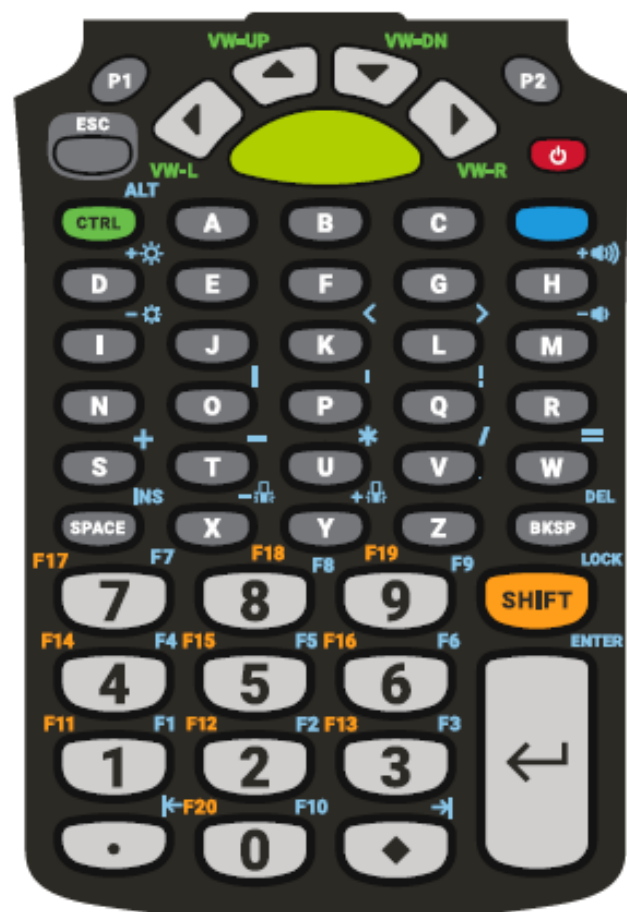

53 Key TE VT

KYPD-MC9353VT-01
KYPD-MC9353VT-10