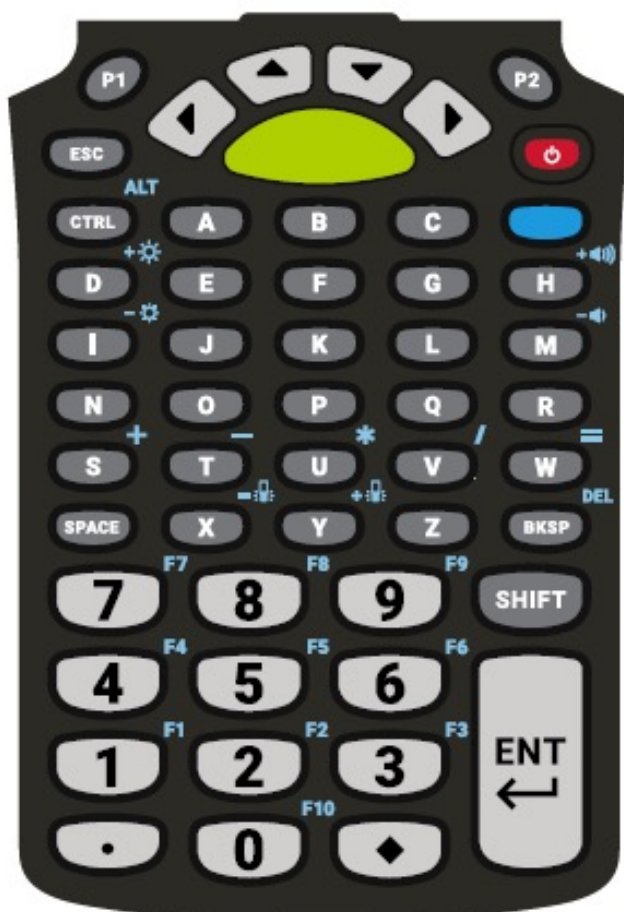

Field Replaceable Spare Keypads

53 Key Standard

KYPD-MC9353ANR-01
KYPD-MC9353ANR-10